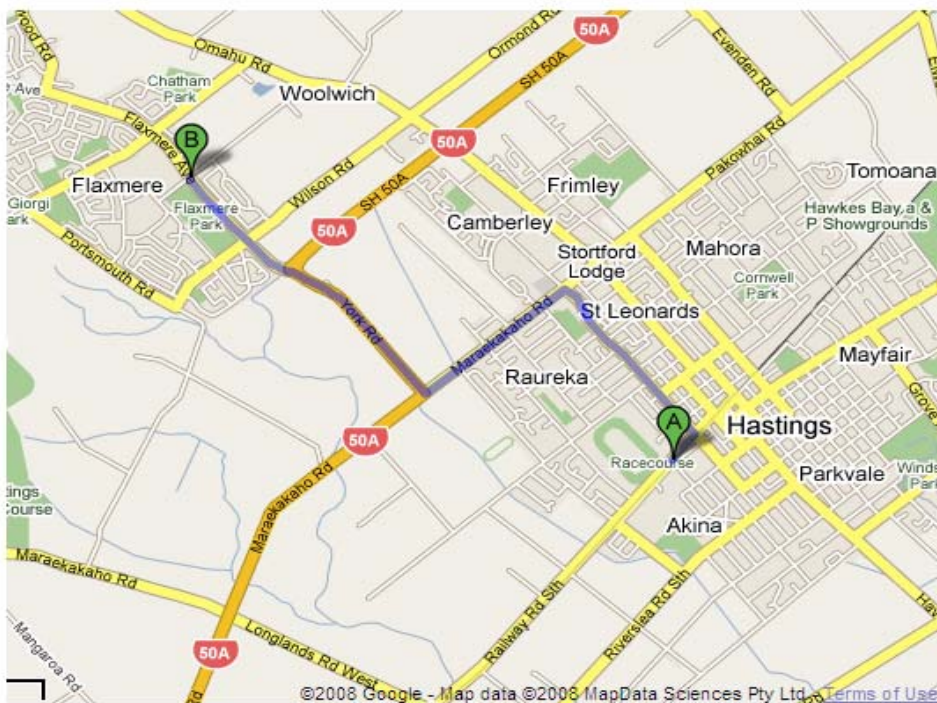

### Map showing travel from the Angus Hotel to Flaxmere Primary and Flaxmere College

More accommodation options overleaf

**Frimley Lodge Motel**

311 Pakowhai Road, Hastings

Ph: 06 876 0519

<http://www.frimleylodgemotel.co.nz/>